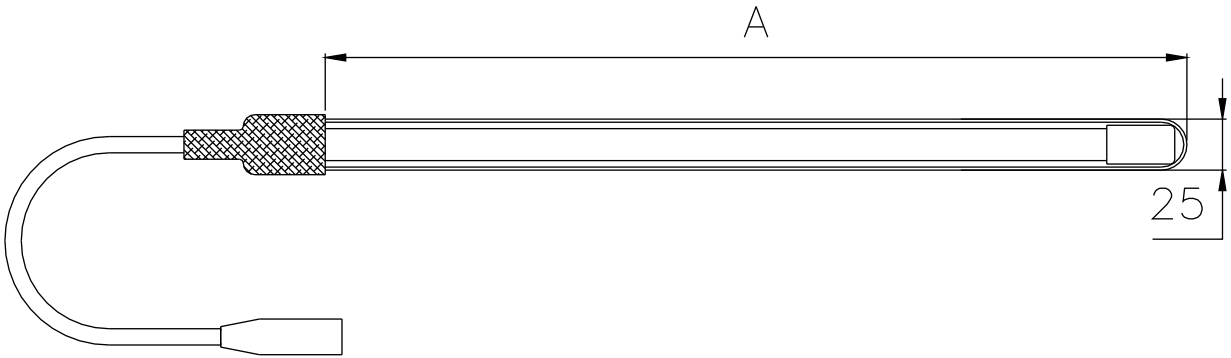

GH6-60WH-QS-Oz

Physical Data	
Lamps type	High Output
Dimensions	
Measure (A)	603 mm
Lamp Diameter	15,7 mm (T5)
Base	4 pin
Electrical data	
Lamp Wattage	63W